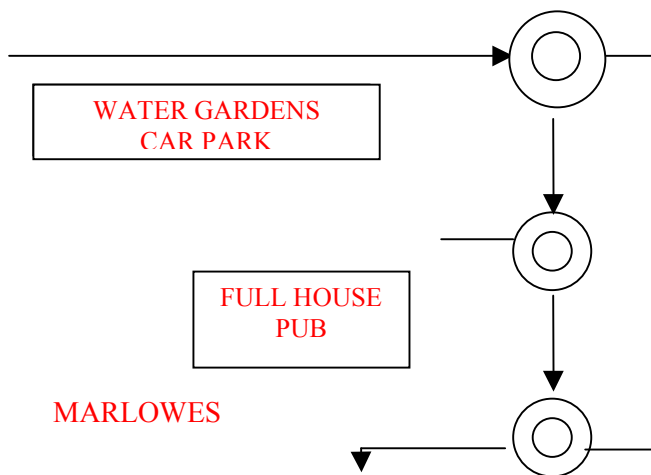

By Rail

Hemel Hempstead station is on the Silver Line Train Services from London (Euston) to Milton Keynes - the journey time from London is approximately 30 minutes

From the station the journey is approximately 8 minutes by taxi, approximately 10 minutes by bus (No. 56) and approximately 20 minutes walking

By Air

From **Luton Airport** (Junction 12 of the M1) the journey is approximately 20 minutes

From **Heathrow Airport** (Junction 15 of the M25) the journey is approximately 30 minutes

From **Stansted Airport** (Junction 27 of the M25) the journey is approximately 45 minutes

LEIGHTON BUZZARD ROAD (A4146)

Underwoods Solicitors
79 Marlowes
Hemel Hempstead
Hertfordshire HP1 1LF

01442 430 900

It is approximately 200m walk from the Water Gardens car park to our offices

[Click here](#) for Multimap directions to our office.